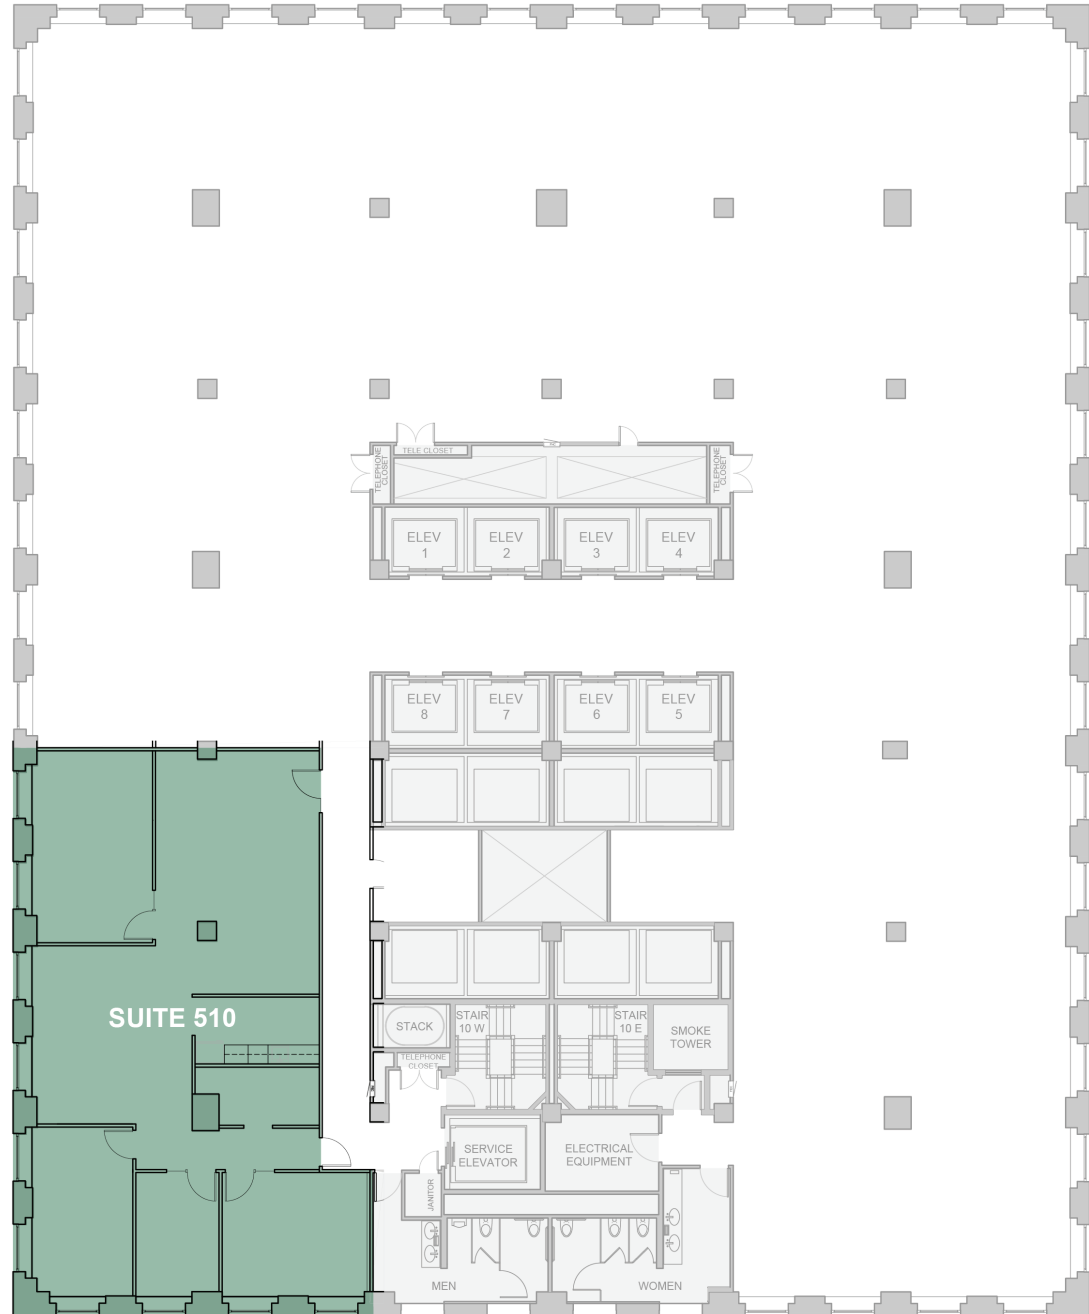

SUITE 510

2,552 RSF
PARTIAL
PRE-EXISTING
DIRECT LEASE
CAPACITY 16

LEASING INFO

ONE EAST WACKER DR.
CHICAGO ILLINOIS 60601
ONEWACKER.COM

WACKER DRIVE

STATE STREET

FLOOR 5