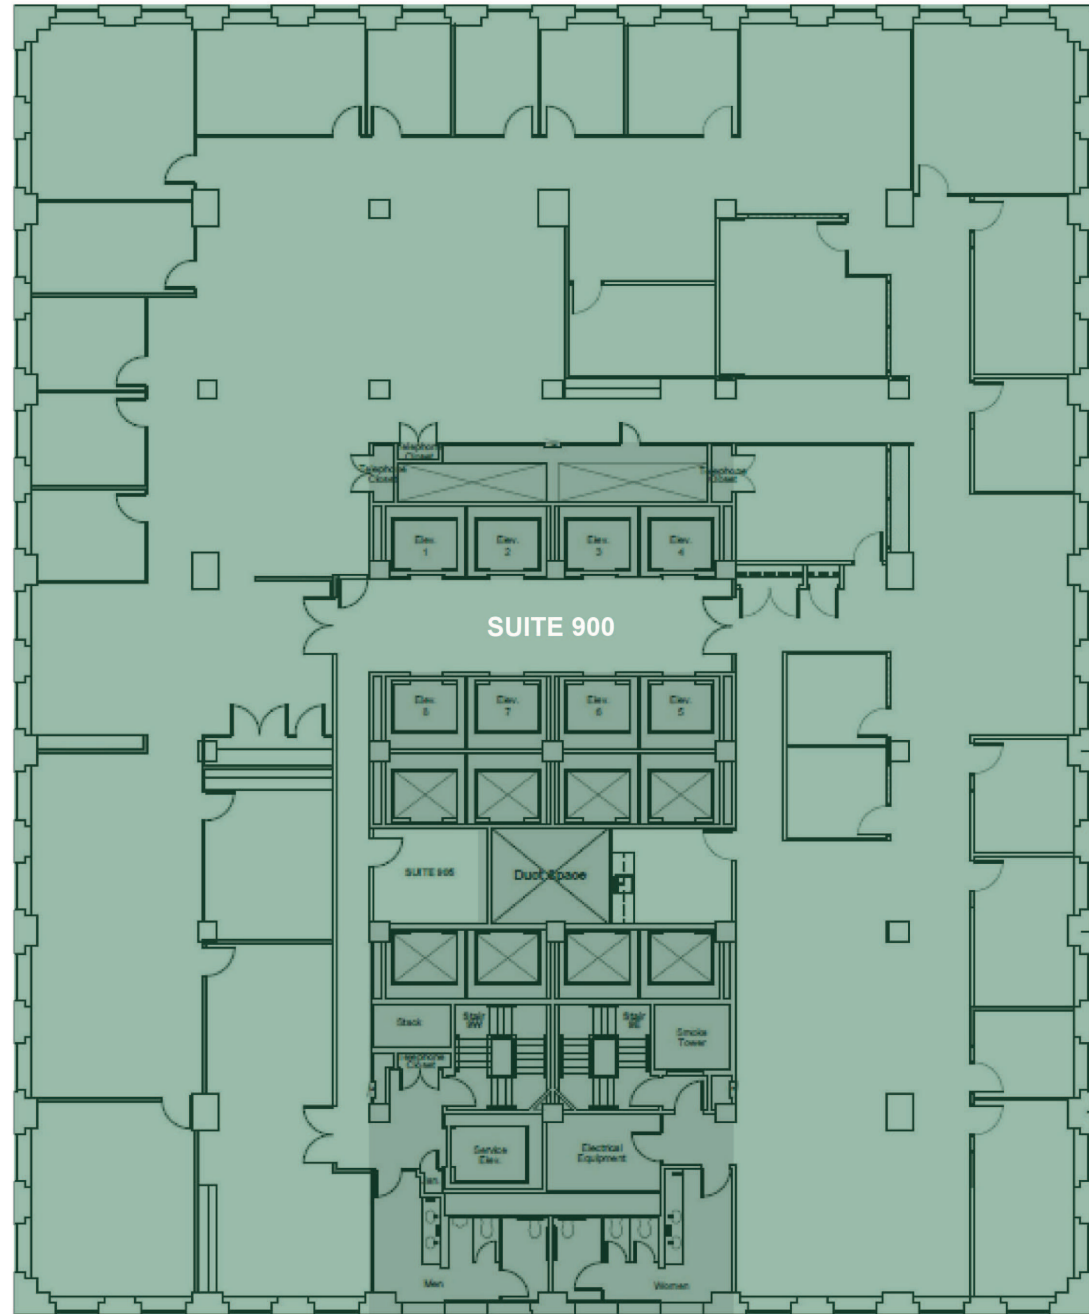

**SUITE 900**

14,765 RSF  
FULL FLOOR  
PRE-EXISTING  
DIRECT LEASE  
CAPACITY 89

**LEASING INFO**

ONE EAST WACKER DR.  
CHICAGO ILLINOIS 60601  
ONEWACKER.COM

WACKER DRIVE

STATE STREET

N >

FLOOR 9