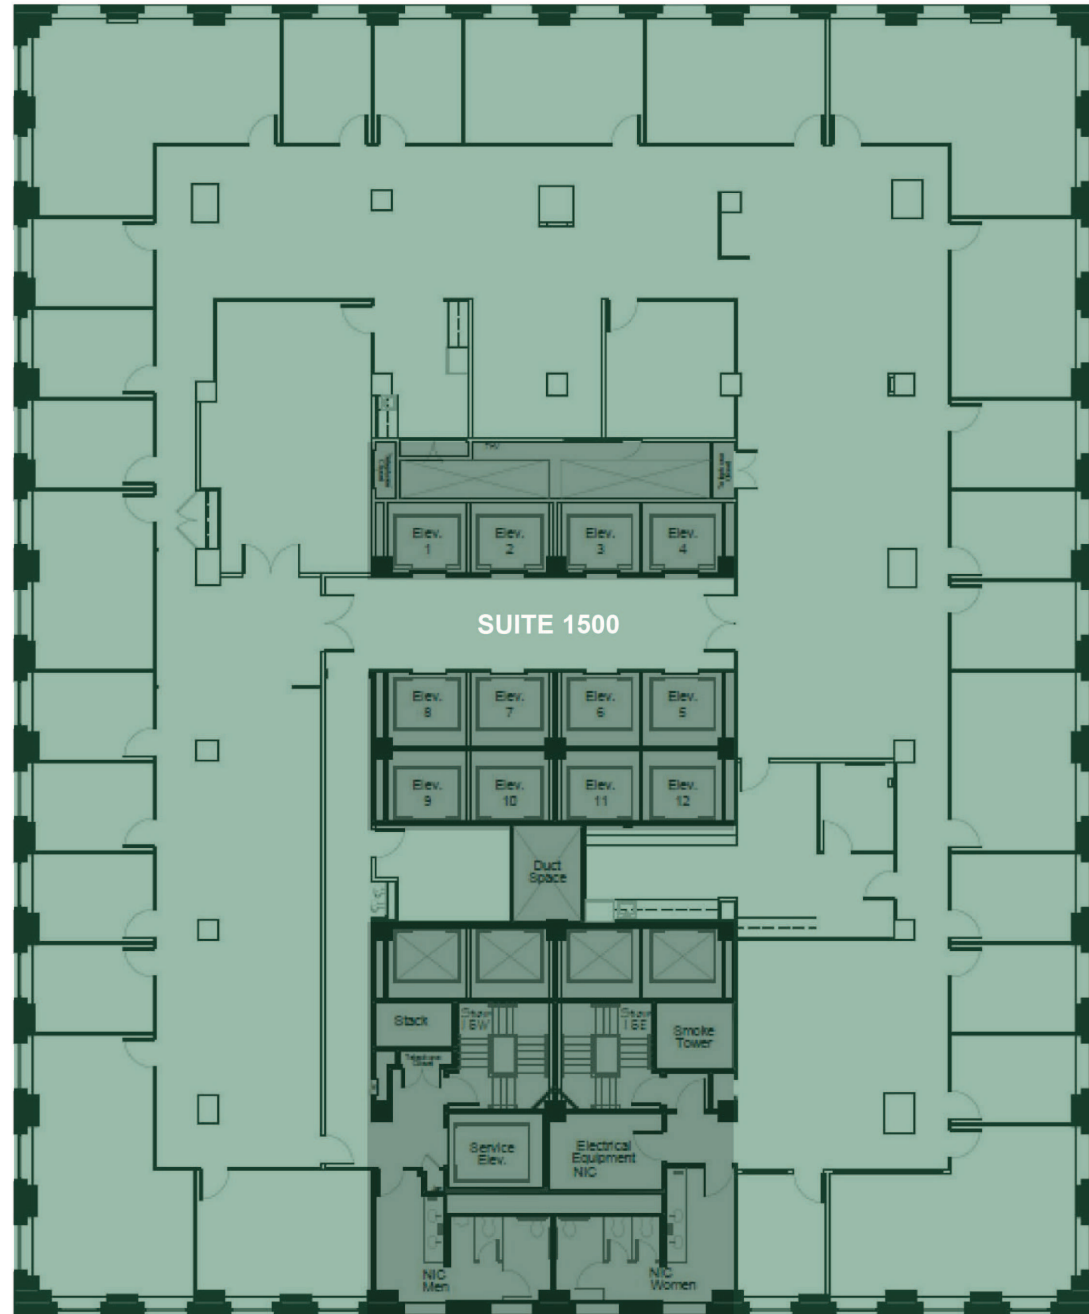

SUITE 1500

14,830 RSF
FULL FLOOR
PRE-EXISTING
DIRECT LEASE
CAPACITY 89

LEASING INFO

ONE EAST WACKER DR.
CHICAGO ILLINOIS 60601
ONEWACKER.COM

WACKER DRIVE

STATE STREET

N >

FLOOR 15